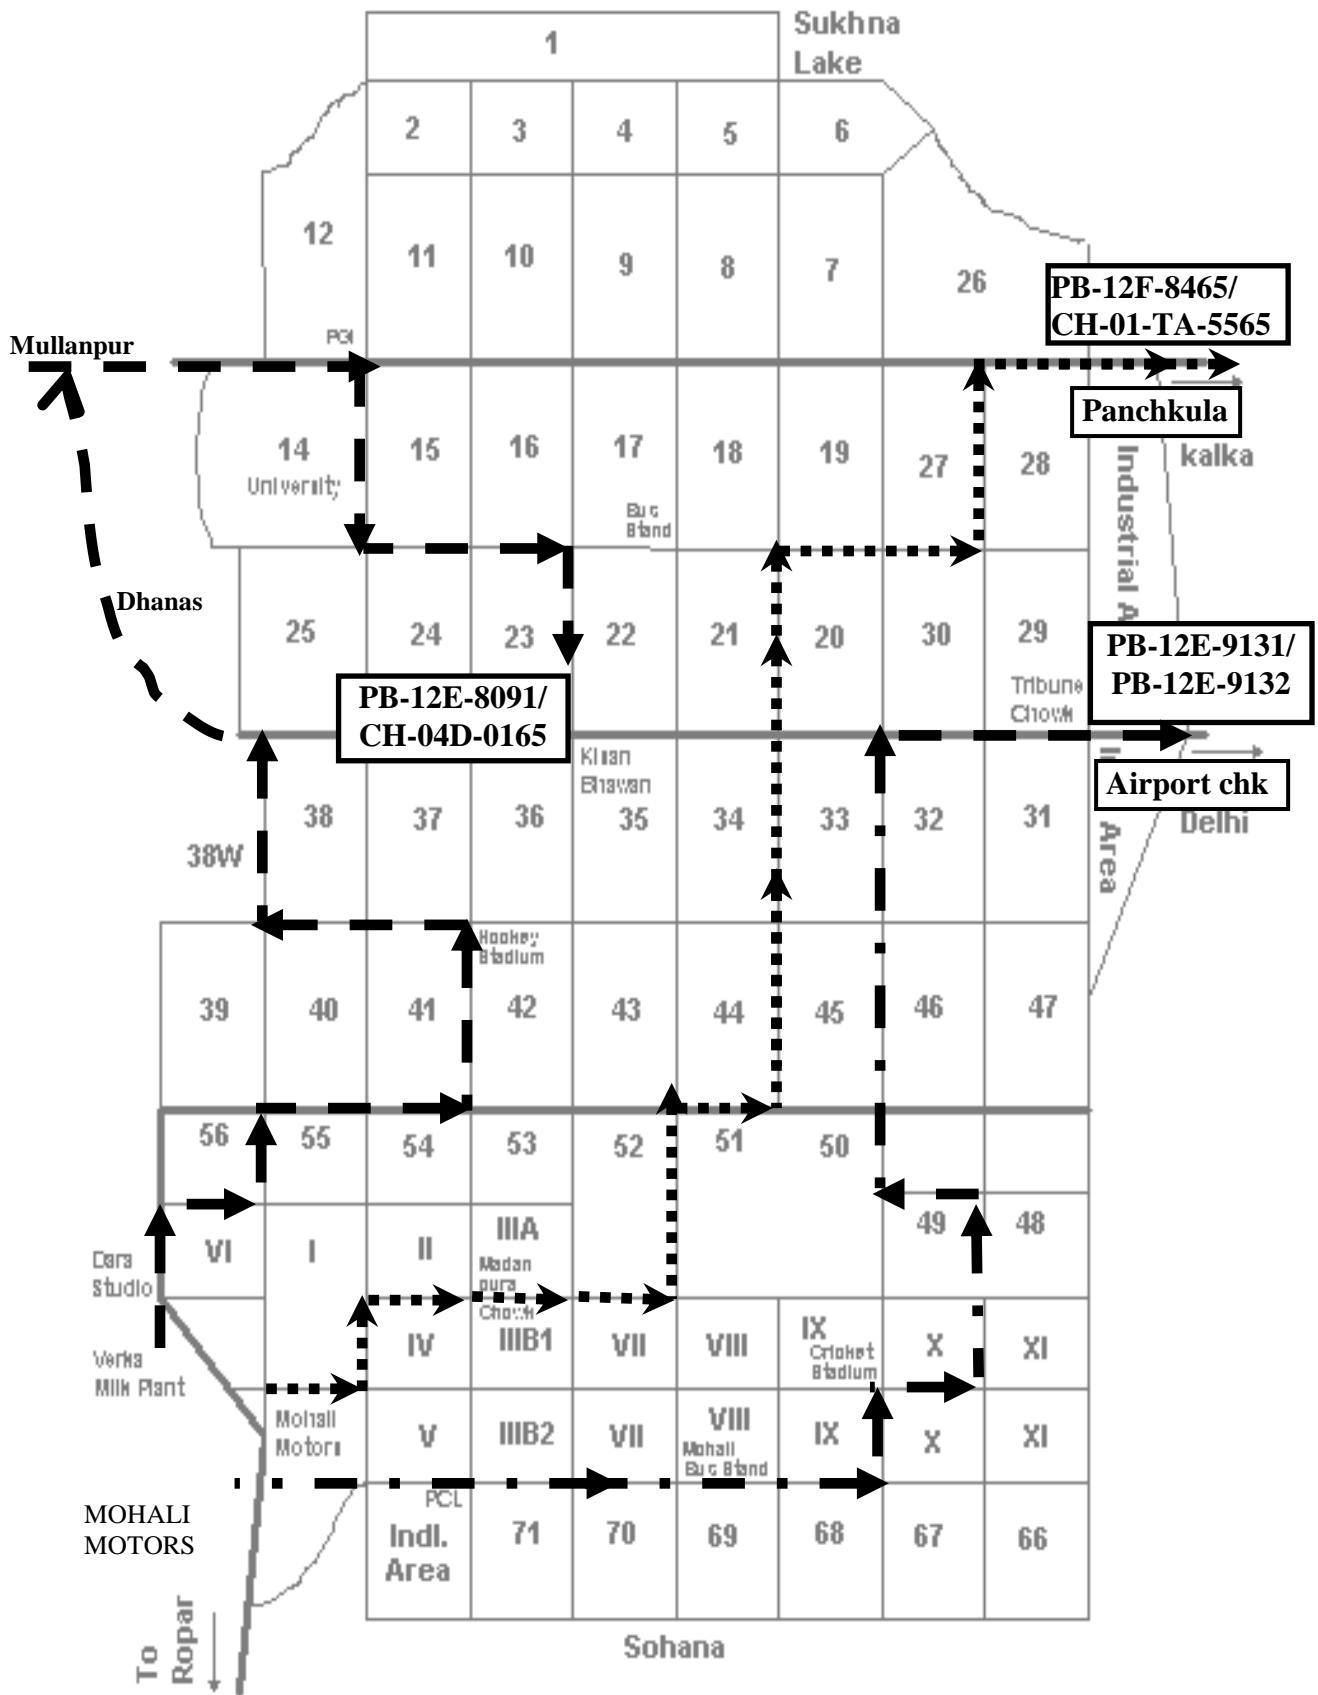

Bus Routes for Staff during 1st Sessional
 (from 20th Jan. to 25th Jan., 2012)
 Buses will leave the college campus at 4.30 pm

Officer In-charge Transport