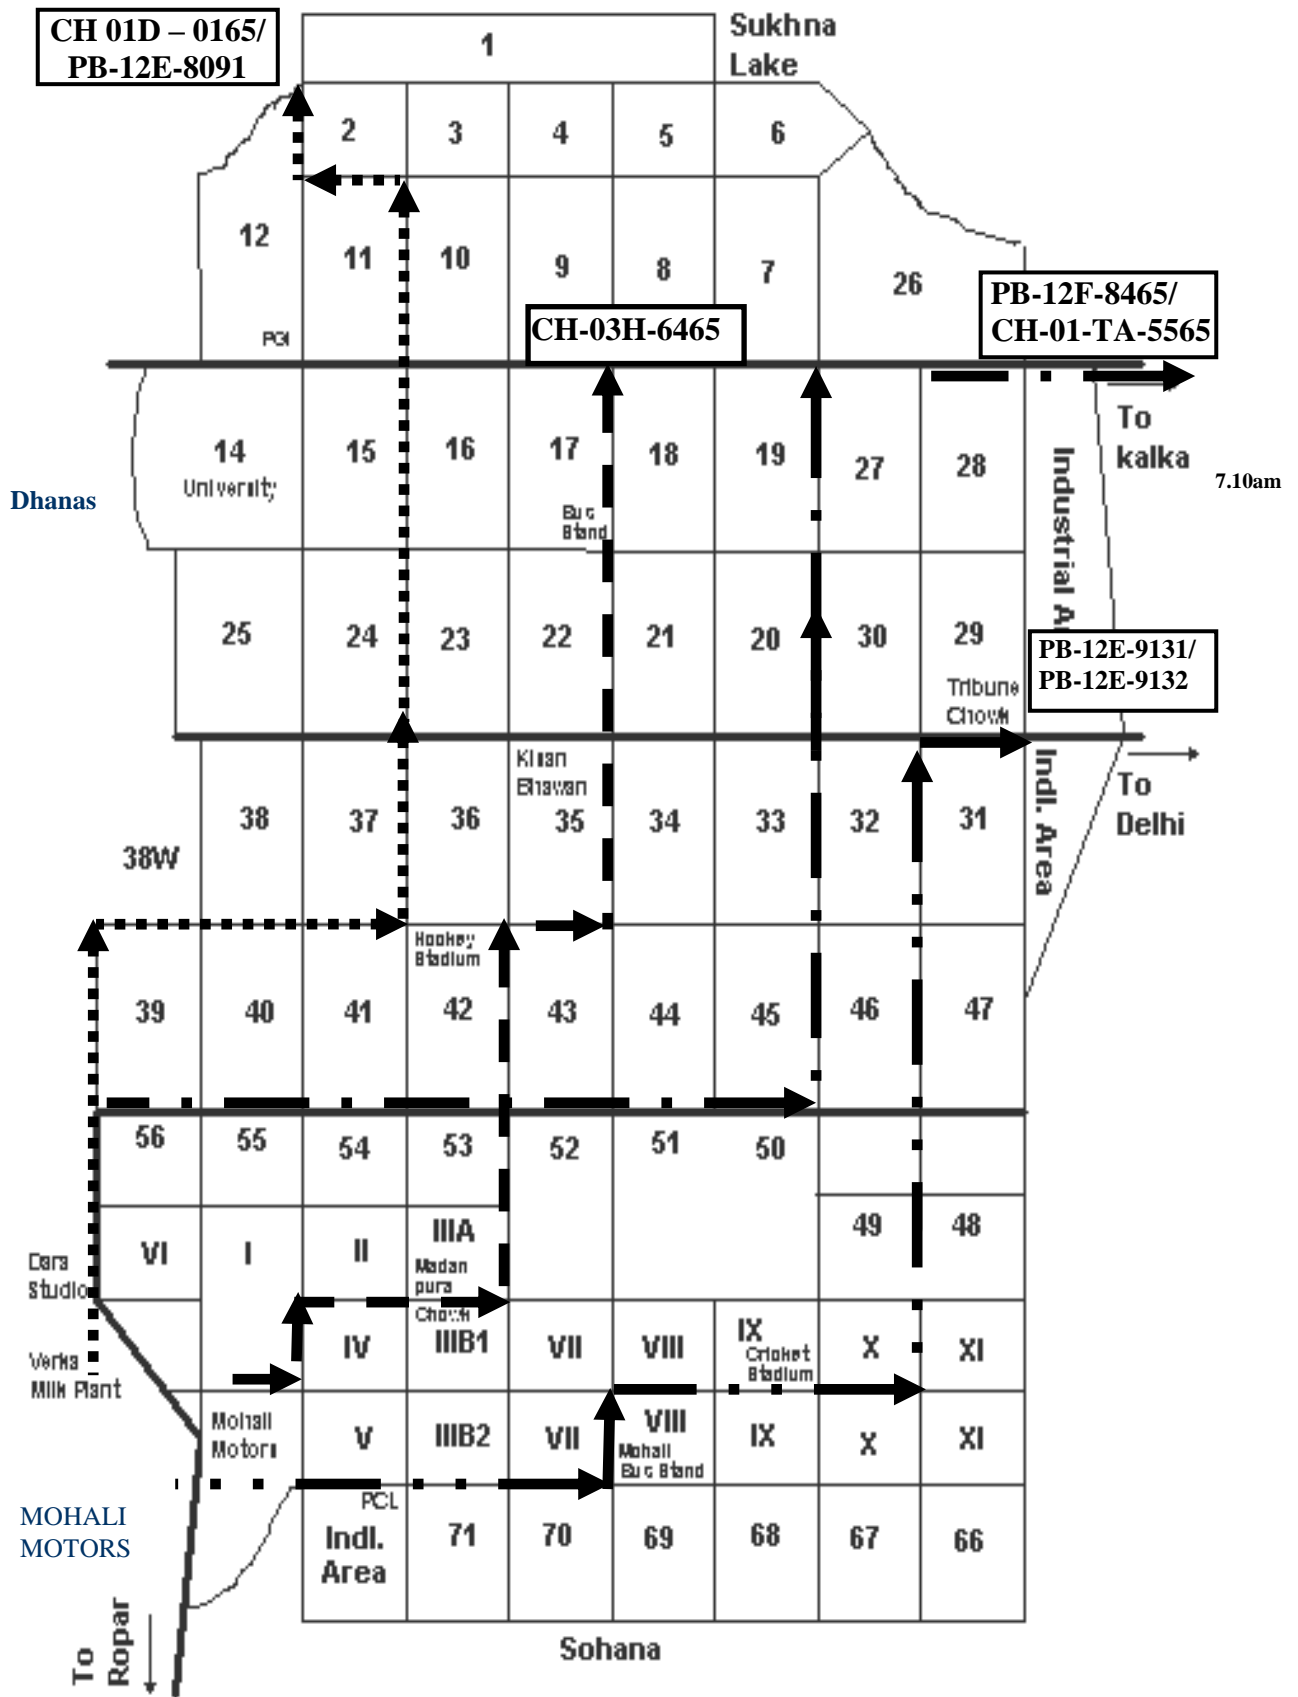

Bus Routes for Students during 1st Sessional

(from 20th Jan. to 25th Jan., 2012)

buses will leave college campus at 2.00 pm

Officer In-charge Transport